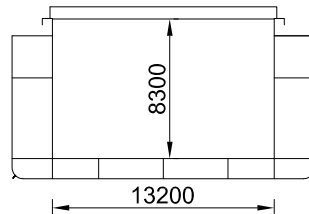

HOLD PROFILE

TANKTOP

HATCH LAYOUT

M/V "AZOV CONCORD"
POCKET PLAN