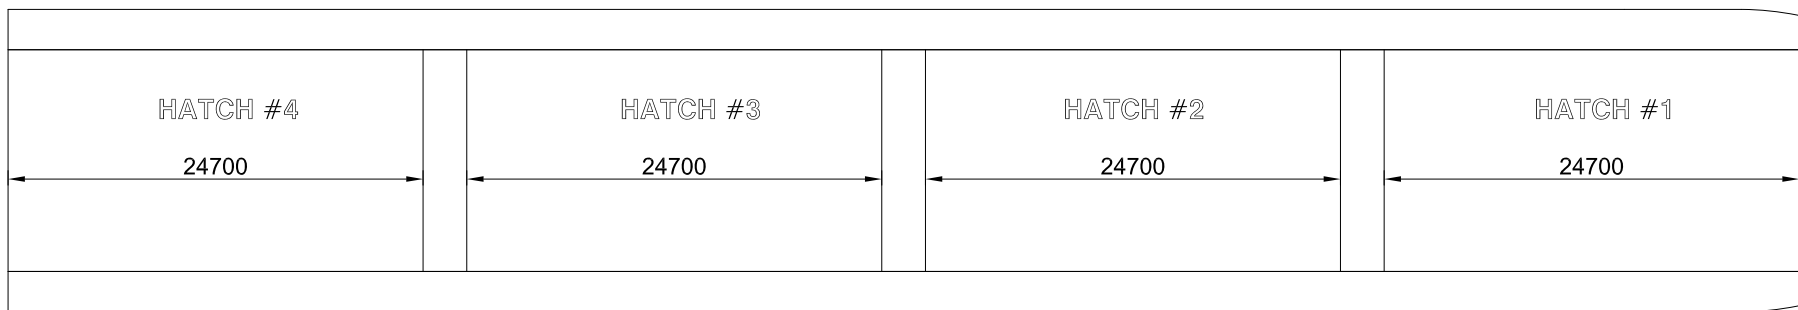

HOLD PROFILE

TANKTOP

HATCH LAYOUT

M/V "AZOV CONCORD"
POCKET PLAN