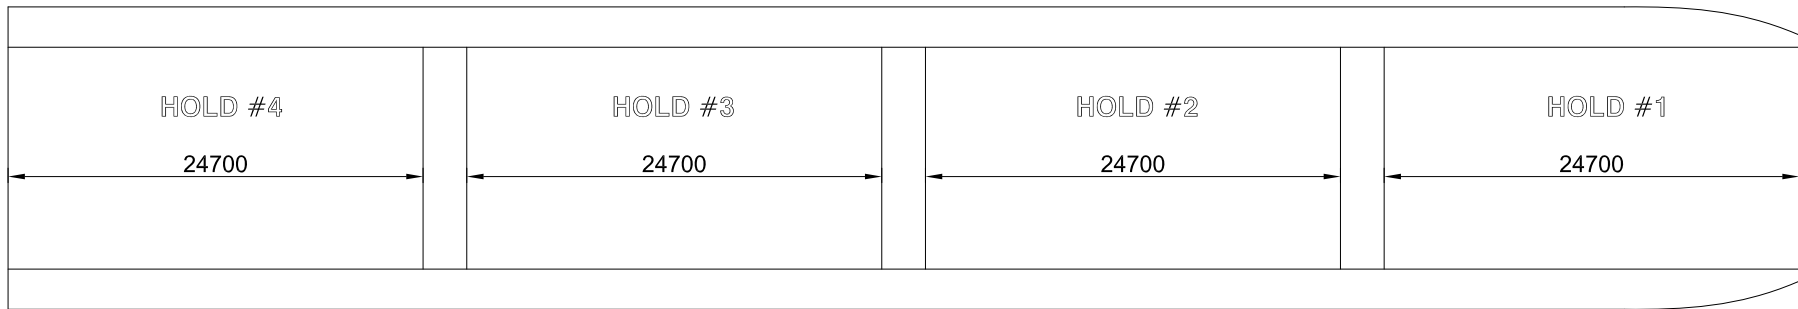

HOLD PROFILE

TANKTOP

HATCH LAYOUT

M/V "AZOV CONCORD"
POCKET PLAN