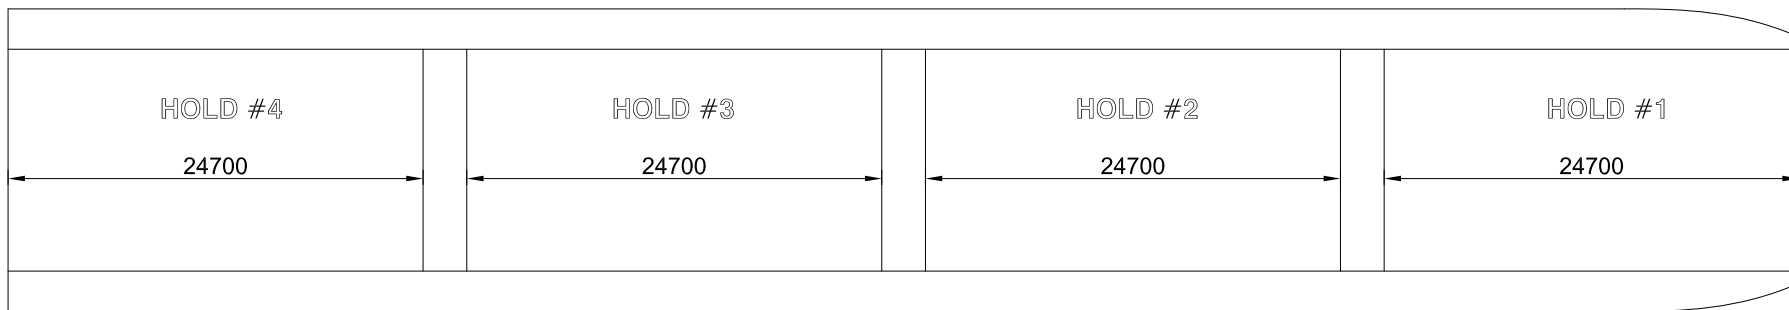

HOLD PROFILE

TANKTOP

HATCH LAYOUT

M/V "AZOV CONFIDENCE"  
POCKET PLAN