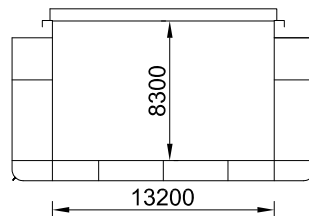

HOLD PROFILE

TANKTOP

HATCH LAYOUT

M/V "AZOV CONFIDENCE"  
POCKET PLAN