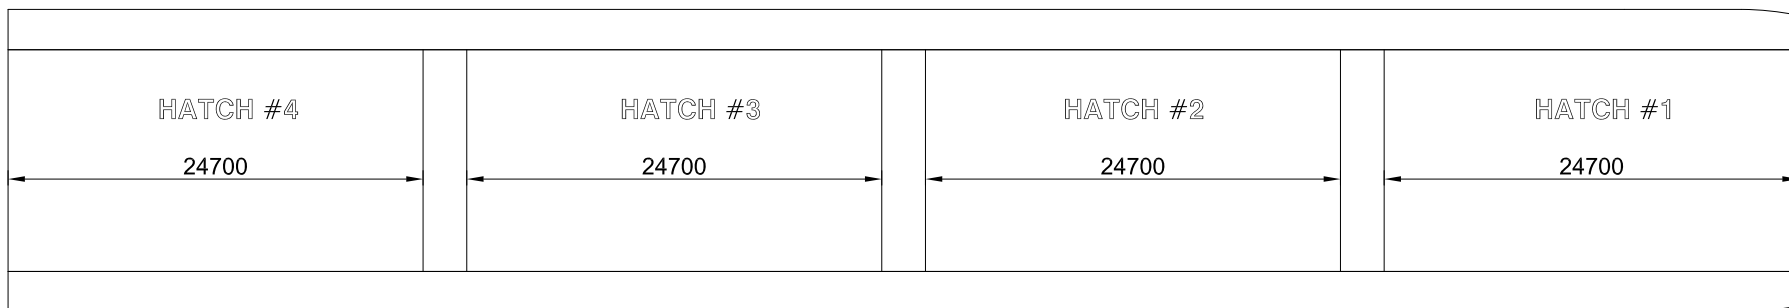

HOLD PROFILE

TANKTOP

HATCH LAYOUT

M/V "AZOV CONFIDENCE"  
POCKET PLAN