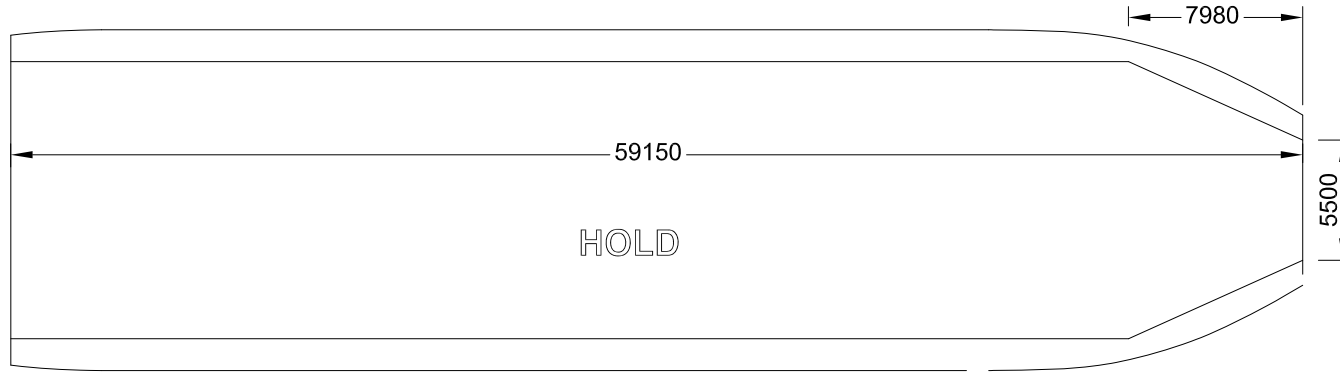

HOLD PROFILE

TANKTOP

HATCH LAYOUT

M/V "GELIUS 2"
POCKET PLAN