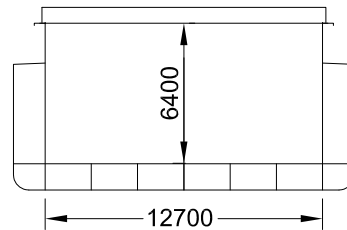

HOLD PROFILE

TANKTOP

HATCH LAYOUT

M/V "GELIUS 2"
POCKET PLAN