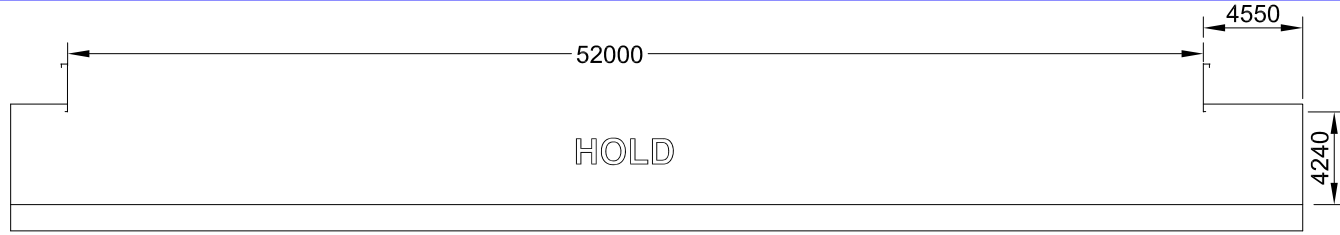

HOLD PROFILE

TANKTOP

HATCH LAYOUT

M/V "GELIUS 2"
POCKET PLAN