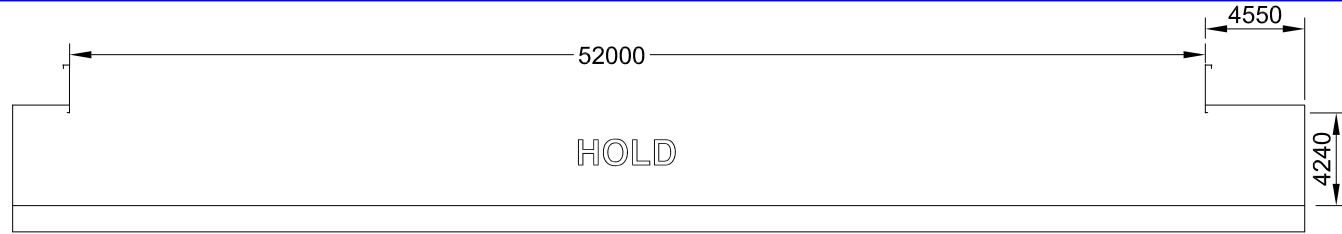

HOLD PROFILE

TANKTOP

HATCH LAYOUT

M/V "GELIUS 3"
POCKET PLAN