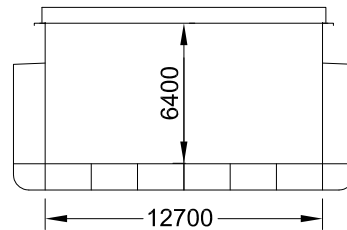

HOLD PROFILE

TANKTOP

HATCH LAYOUT

M/V "GELIUS 3"
POCKET PLAN