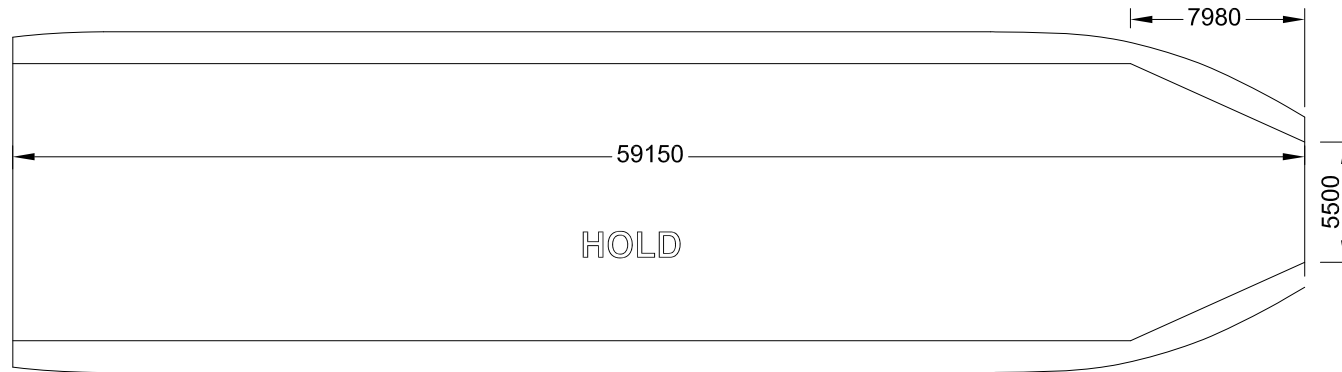

HOLD PROFILE

TANKTOP

HATCH LAYOUT

M/V "GELIUS 3"
POCKET PLAN