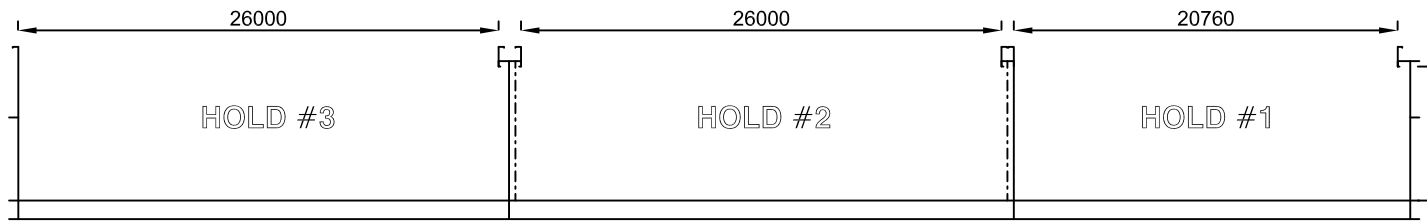

HOLD PROFILE

TANKTOP

HATCH LAYOUT

M/V "KARELIS - 51"
POCKET PLAN