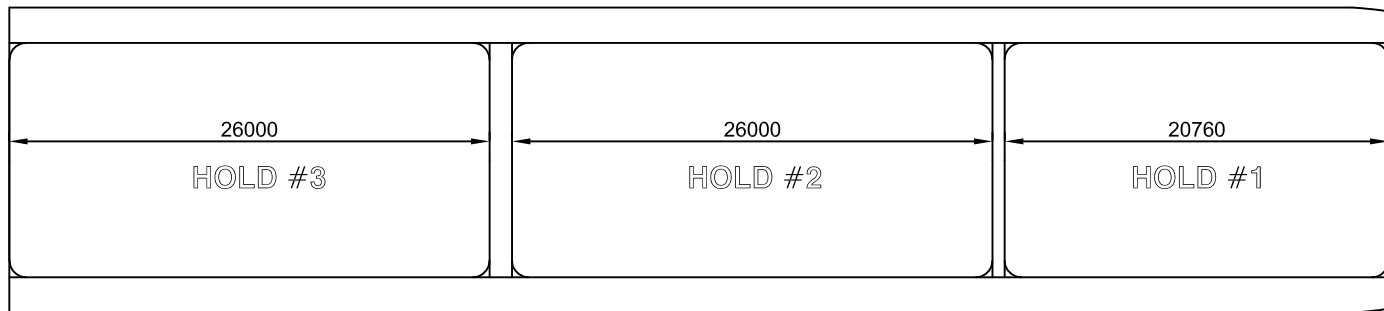

HOLD PROFILE

TANKTOP

HATCH LAYOUT

M/V "KARELIS - 51"
POCKET PLAN