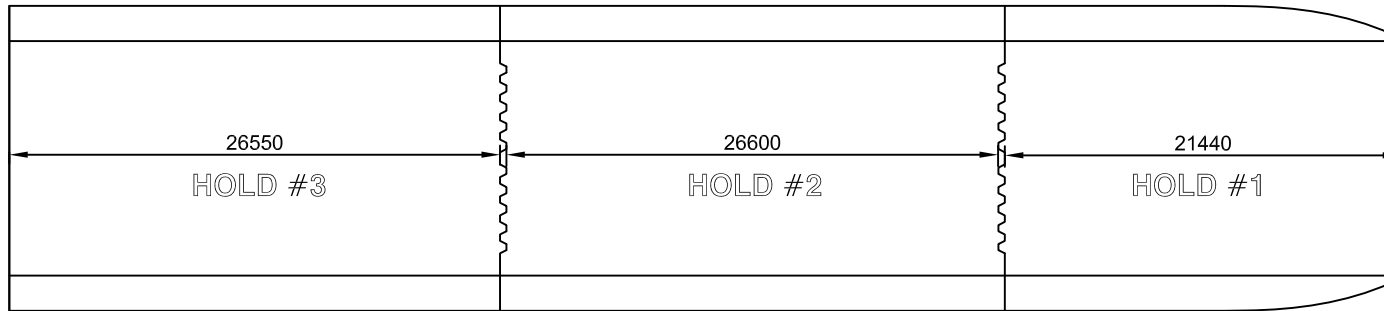

HOLD PROFILE

TANKTOP

HATCH LAYOUT

M/V "KARELIS - 51"
POCKET PLAN