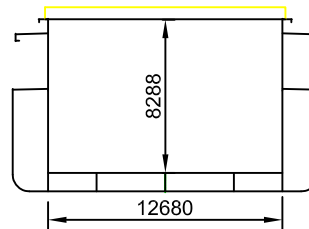

HOLD PROFILE

TANKTOP

HATCH LAYOUT

M/V "KARELIS - 51"
POCKET PLAN