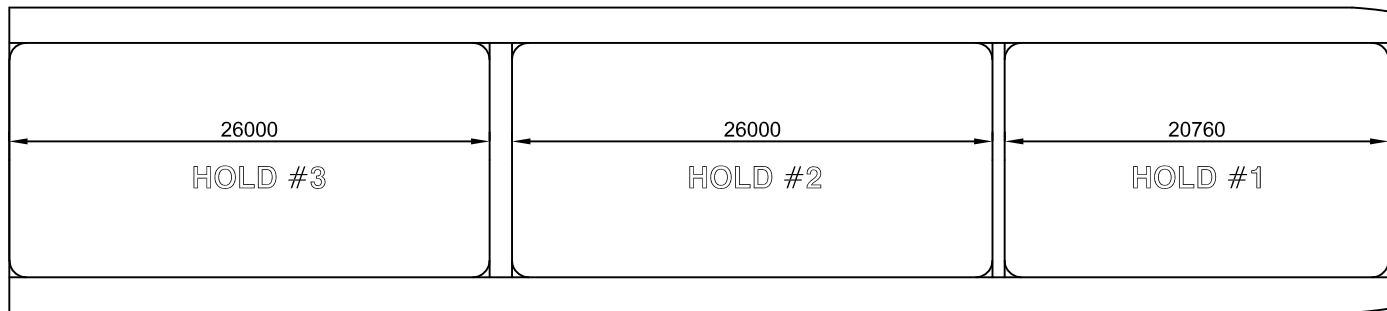

HOLD PROFILE

TANKTOP

HATCH LAYOUT

M/V "KARELIS - 52"
POCKET PLAN