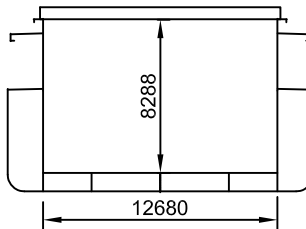

HOLD PROFILE

TANKTOP

HATCH LAYOUT

M/V "KARELIS - 52"
POCKET PLAN