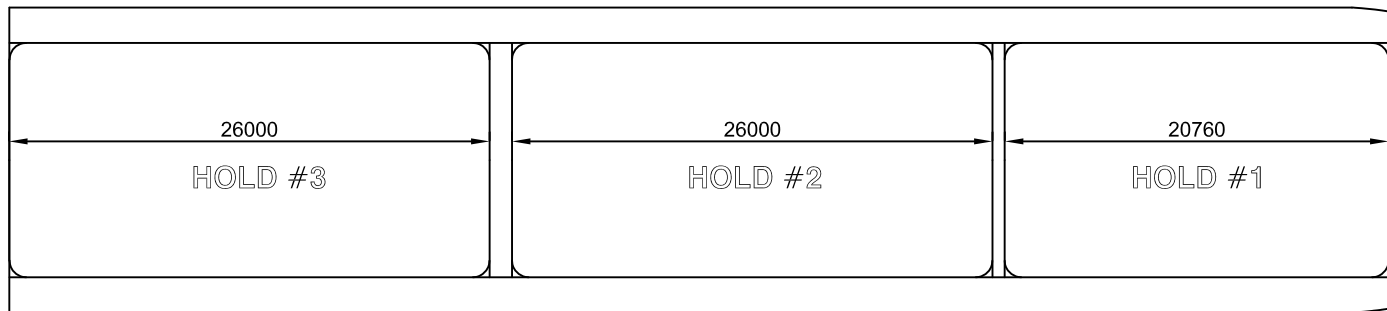

HOLD PROFILE

TANKTOP

HATCH LAYOUT

M/V "KARELIS - 52"
POCKET PLAN