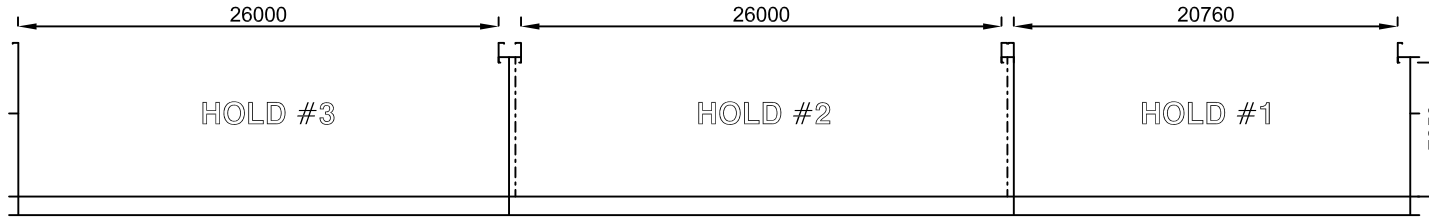

HOLD PROFILE

TANKTOP

HATCH LAYOUT

M/V "KARELIS - 52"
POCKET PLAN