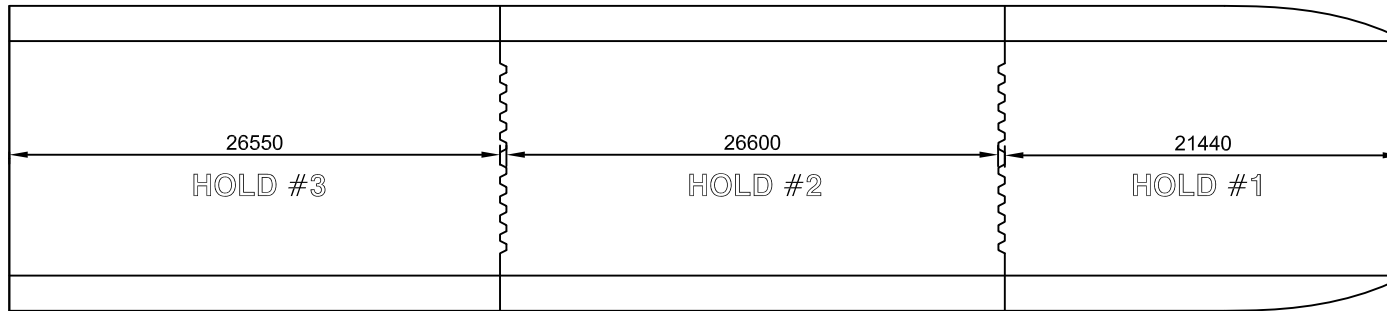

HOLD PROFILE

TANKTOP

HATCH LAYOUT

M/V "KARELIS - 52"
POCKET PLAN