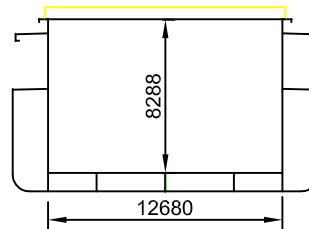

HOLD PROFILE

TANKTOP

HATCH LAYOUT

M/V "KARELIS - 52"
POCKET PLAN