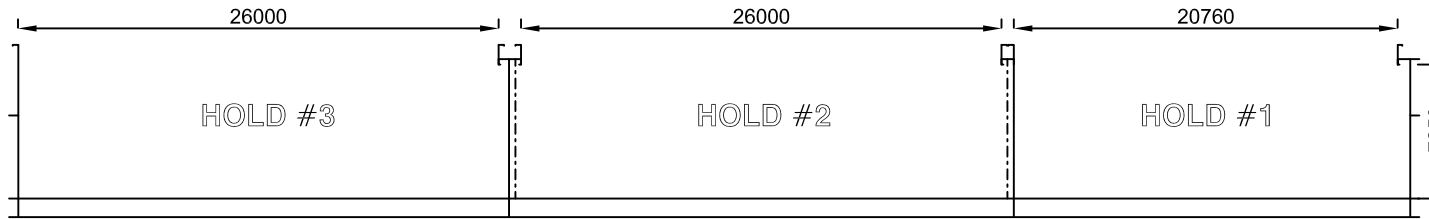

HOLD PROFILE

TANKTOP

HATCH LAYOUT

M/V "KARELIS - 52"
POCKET PLAN