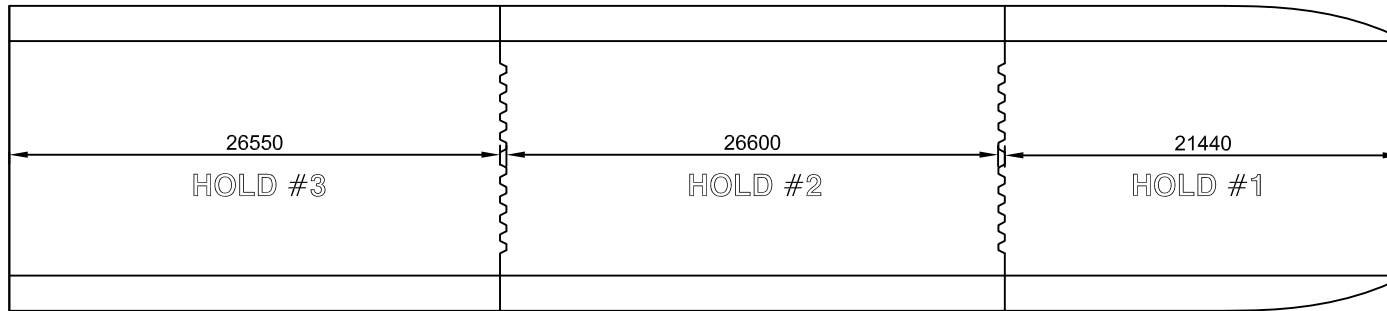

HOLD PROFILE

TANKTOP

HATCH LAYOUT

M/V "KARELIS - 52"
POCKET PLAN