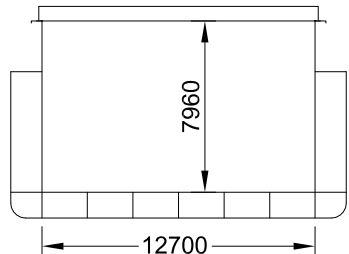

HOLD PROFILE

TANKTOP

HATCH LAYOUT

M/V "MODULUS 1"
POCKET PLAN