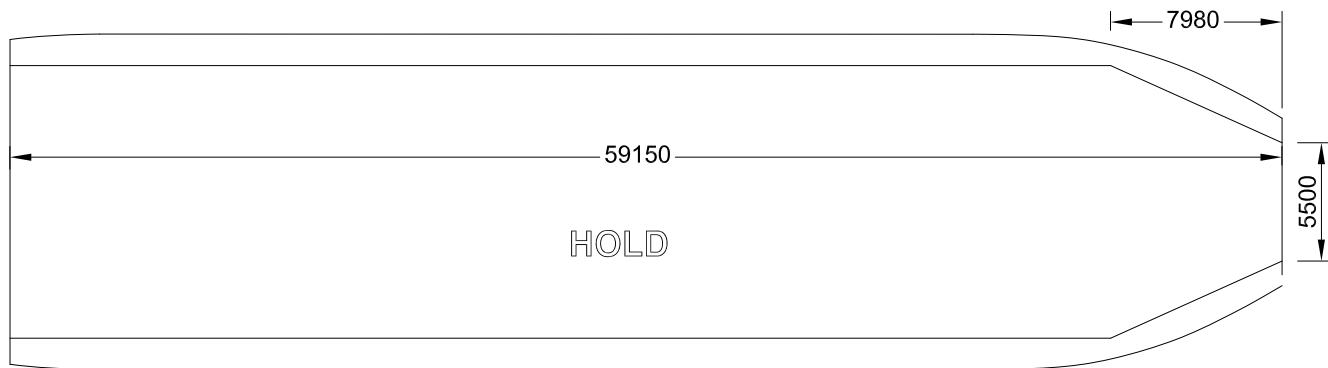

HOLD PROFILE

TANKTOP

HATCH LAYOUT

M/V "MODULUS 1"
POCKET PLAN