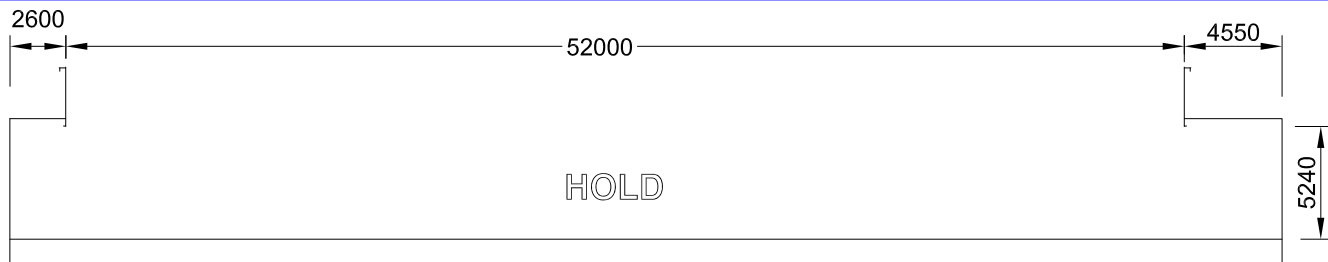

HOLD PROFILE

TANKTOP

HATCH LAYOUT

M/V "MODULUS 1"
POCKET PLAN