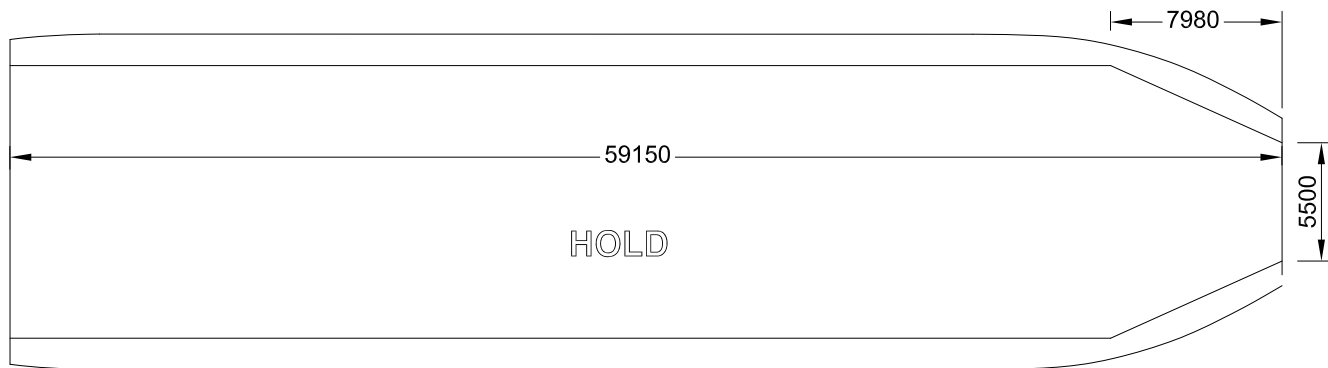

HOLD PROFILE

TANKTOP

HATCH LAYOUT

M/V "MODULUS 2"
POCKET PLAN