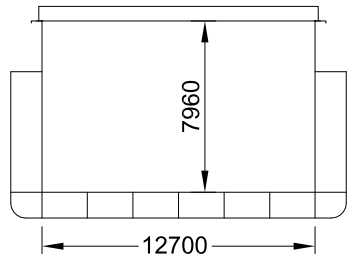

HOLD PROFILE

TANKTOP

HATCH LAYOUT

M/V "MODULUS 2"
POCKET PLAN