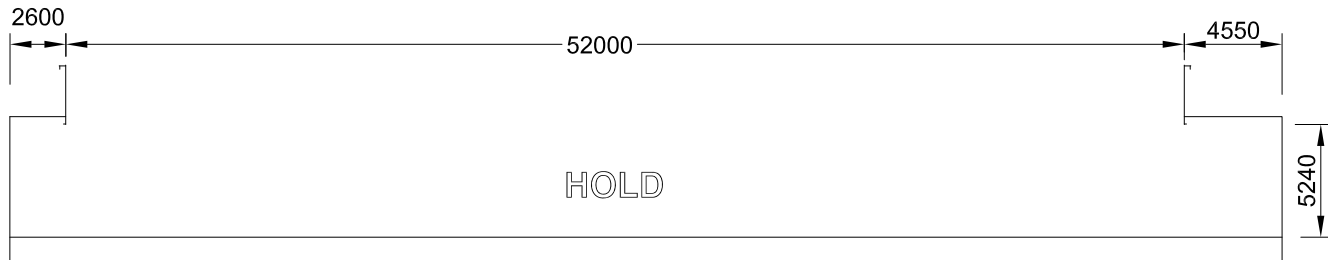

HOLD PROFILE

TANKTOP

HATCH LAYOUT

M/V "MODULUS 2"
POCKET PLAN