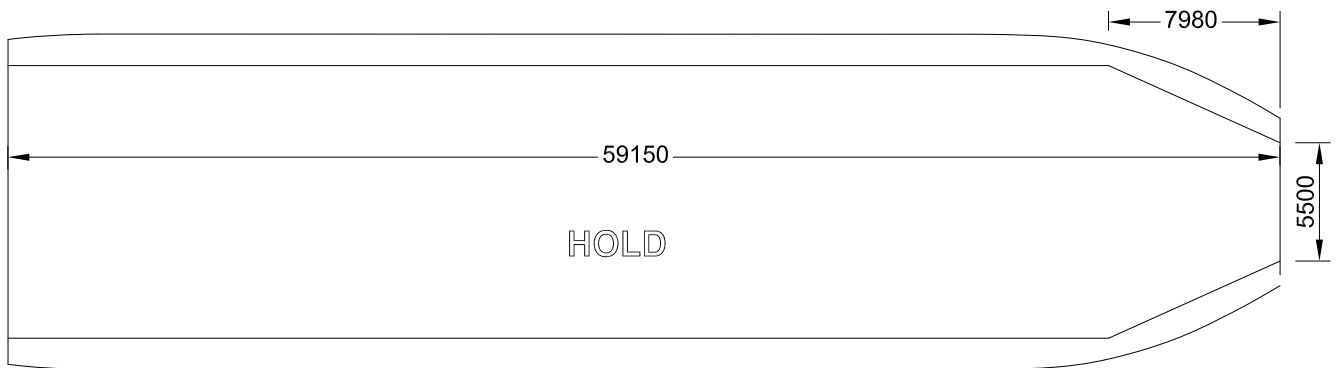

HOLD PROFILE

TANKTOP

HATCH LAYOUT

M/V "MODULUS 3"
POCKET PLAN