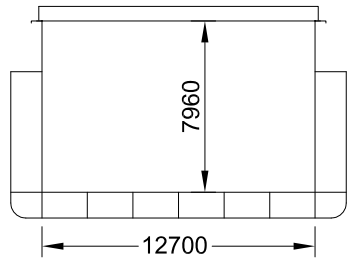

HOLD PROFILE

TANKTOP

HATCH LAYOUT

M/V "MODULUS 3"
POCKET PLAN