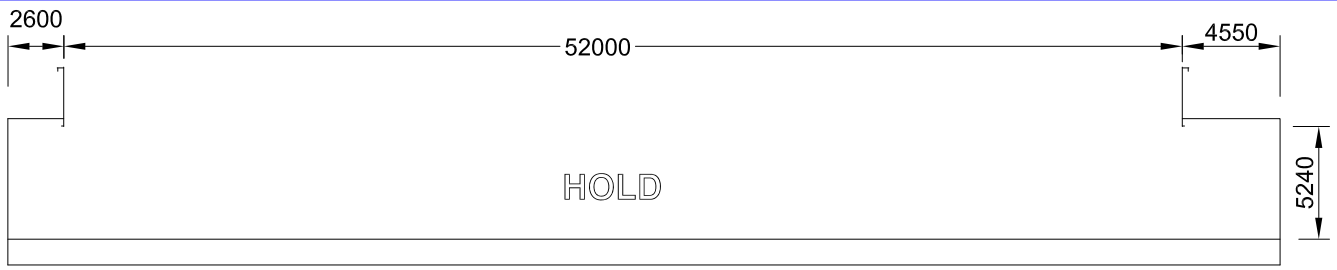

HOLD PROFILE

TANKTOP

HATCH LAYOUT

M/V "MODULUS 3"
POCKET PLAN