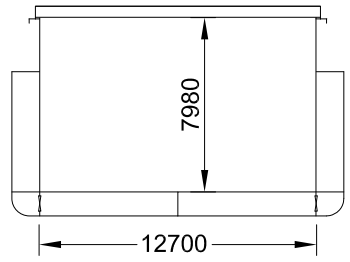

HOLD PROFILE

HOLD

TANKTOP

HOLD

HATCH LAYOUT

HOLD

M/V "MODULUS 4"  
POCKET PLAN