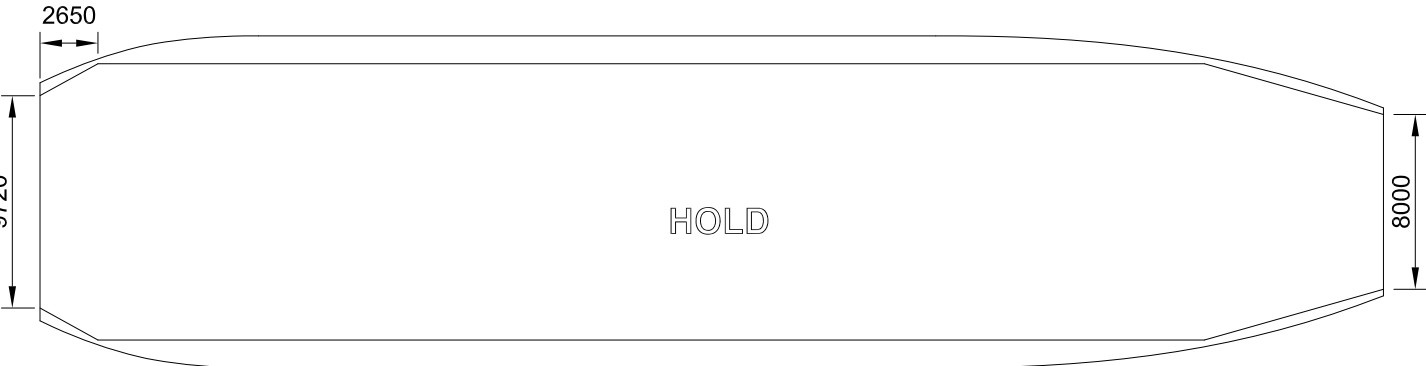

HOLD PROFILE

HOLD

TANKTOP

HOLD

HATCH LAYOUT

HOLD

M/V "MODULUS 4"  
POCKET PLAN