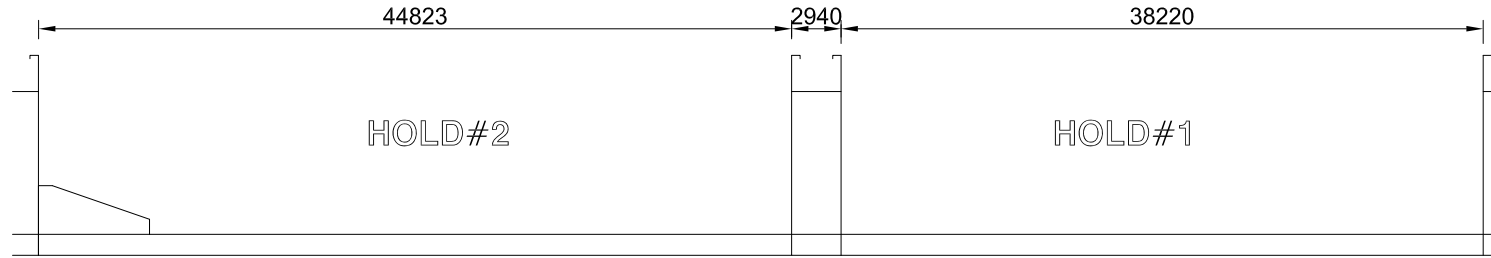

HOLD PROFILE

TANKTOP

HATCH LAYOUT

M/V "NETBURG"
POCKET PLAN