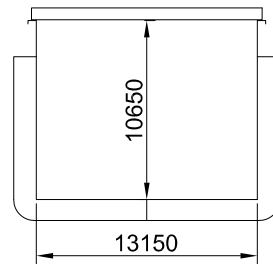

HOLD PROFILE

TANKTOP

HATCH LAYOUT

M/V "NETBURG"
POCKET PLAN