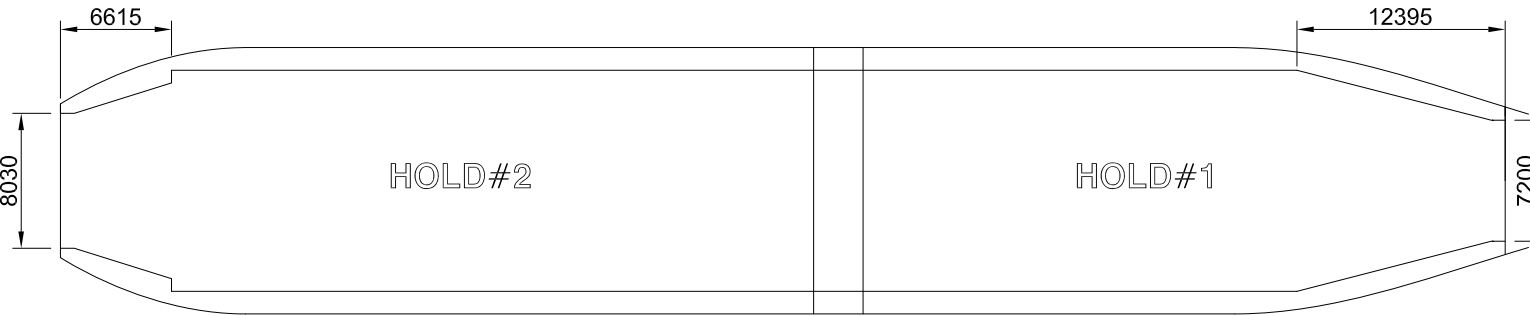

HOLD PROFILE

TANKTOP

HATCH LAYOUT

M/V "NETBURG"
POCKET PLAN