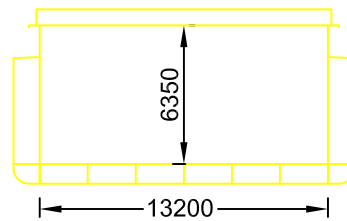

HOLD PROFILE

TANKTOP

HATCH LAYOUT

M/V "NEVADO - 31"
POCKET PLAN