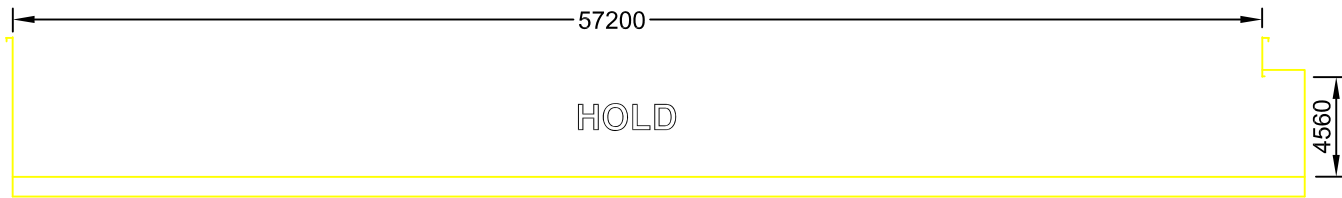

HOLD PROFILE

TANKTOP

HATCH LAYOUT

M/V "NEVADO - 31"
POCKET PLAN