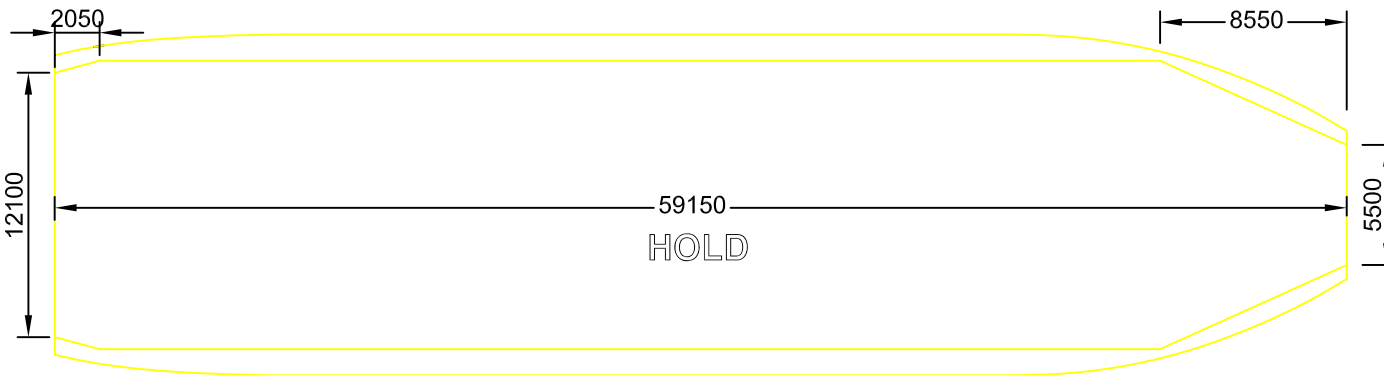

HOLD PROFILE

TANKTOP

HATCH LAYOUT

M/V "NEVADO - 31"
POCKET PLAN