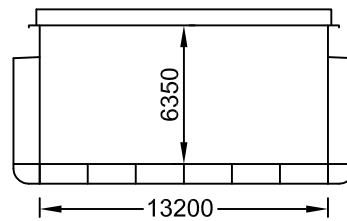

HOLD PROFILE

TANKTOP

HATCH LAYOUT

M/V "NEVADO - 32"
POCKET PLAN