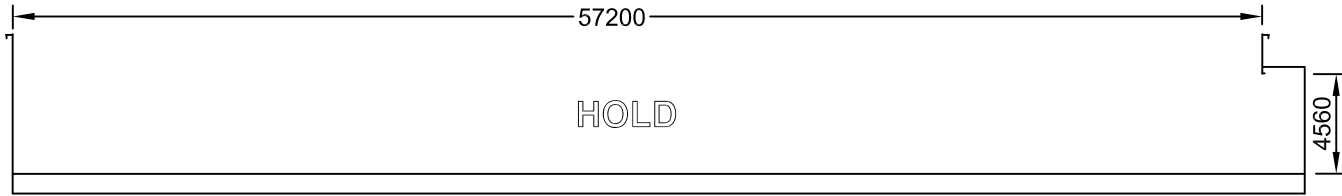

HOLD PROFILE

TANKTOP

HATCH LAYOUT

M/V "NEVADO - 32"
POCKET PLAN