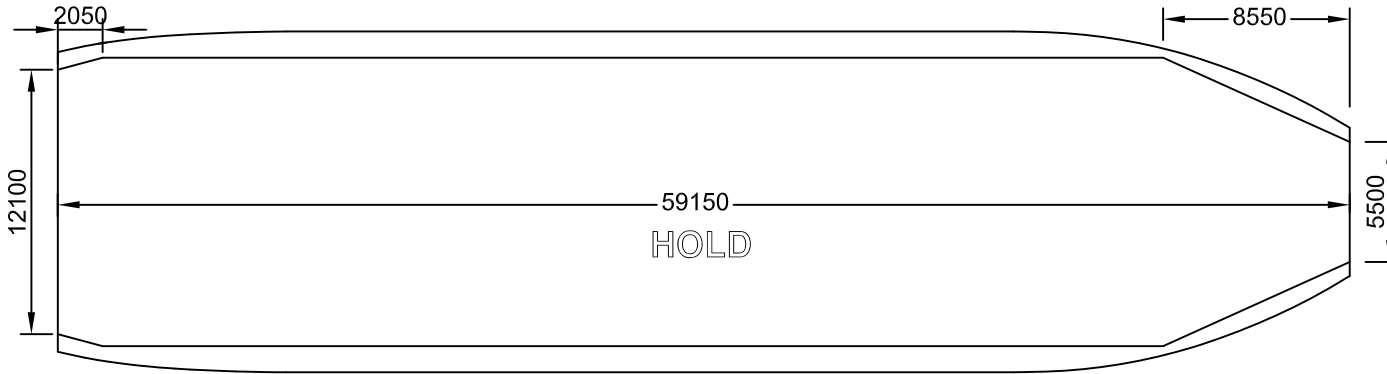

HOLD PROFILE

TANKTOP

HATCH LAYOUT

M/V "NEVADO - 32"
POCKET PLAN