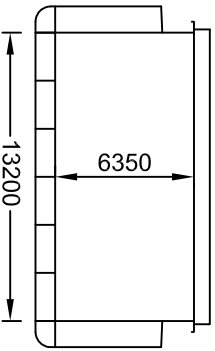

**ALBROS**

M/V "NEVADO - 33"  
POCKET PLAN

HATCH LAYOUT

TANKTOP

HOLD PROFILE