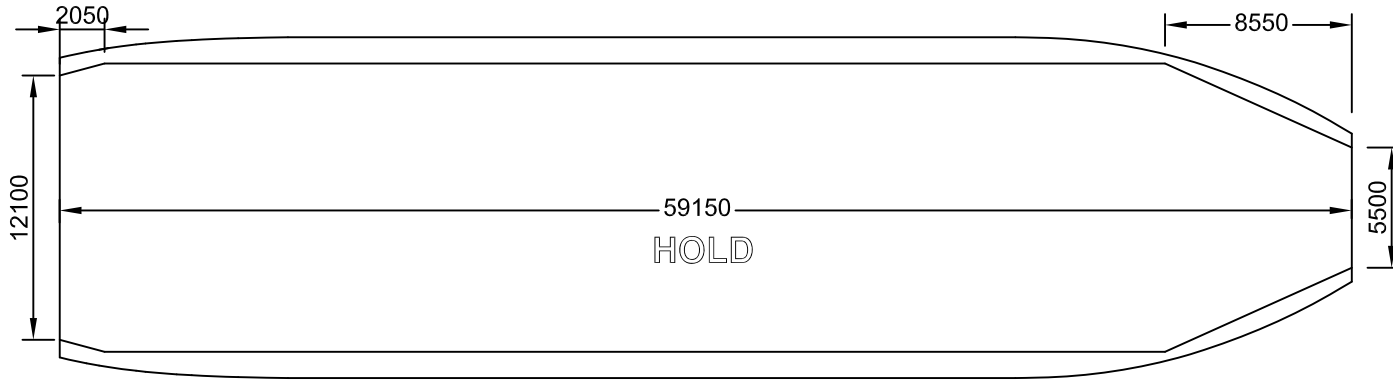

HOLD PROFILE

TANKTOP

HATCH LAYOUT

M/V "NEVADO - 33"
POCKET PLAN