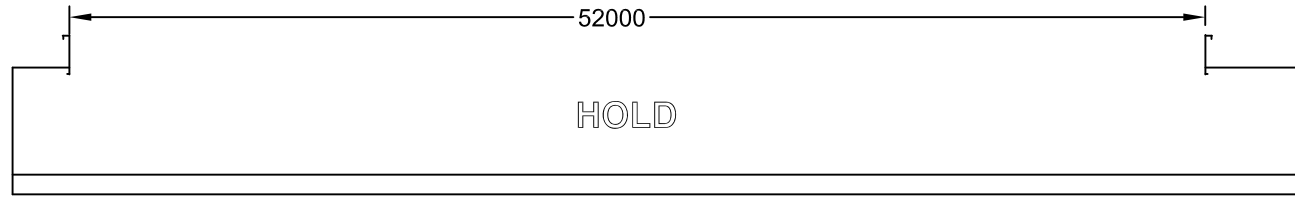

HOLD PROFILE

TANKTOP

HATCH LAYOUT

M/V "NEVADO - 33"
POCKET PLAN