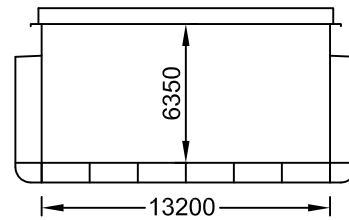

HOLD PROFILE

TANKTOP

HATCH LAYOUT

M/V "NEVADO - 33"
POCKET PLAN