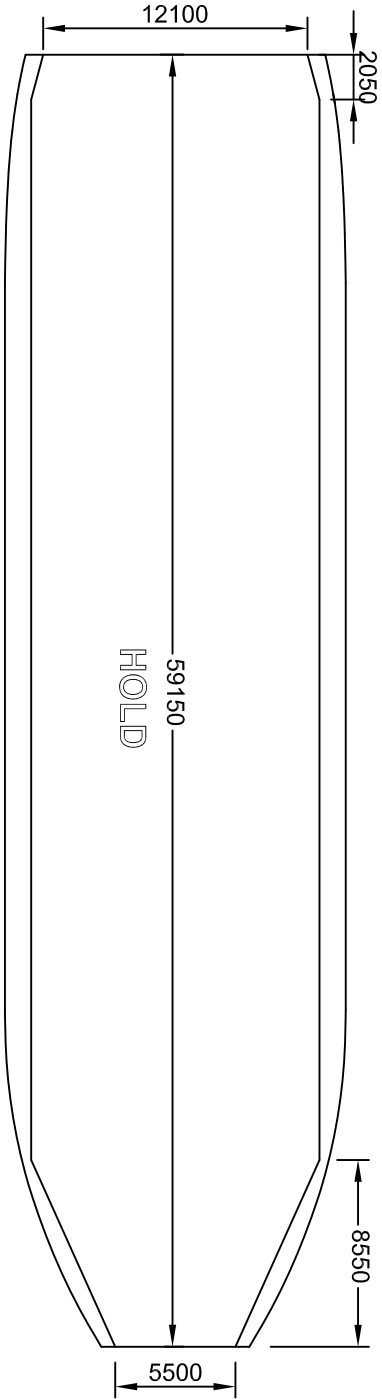

**ALBROS**

M/V "NEVADO - 33"  
POCKET PLAN

HATCH LAYOUT

TANKTOP

HOLD PROFILE