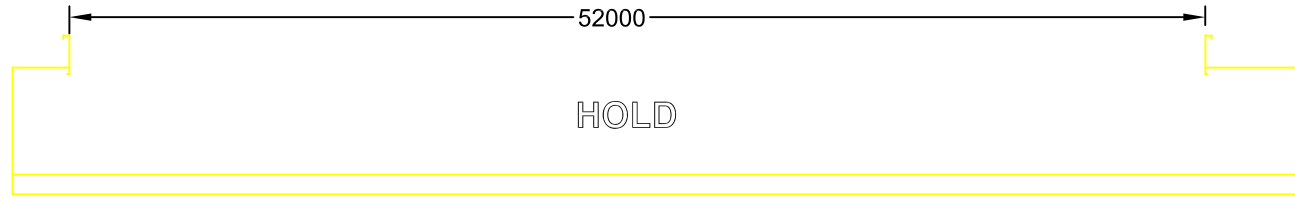

HOLD PROFILE

TANKTOP

HATCH LAYOUT

M/V "NEVADO - 34"
POCKET PLAN