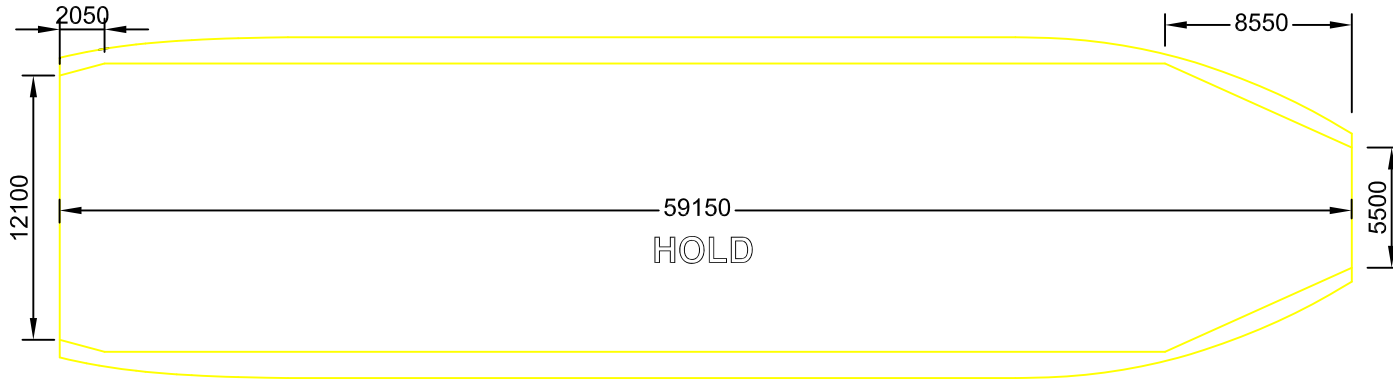

HOLD PROFILE

TANKTOP

HATCH LAYOUT

M/V "NEVADO - 34"
POCKET PLAN