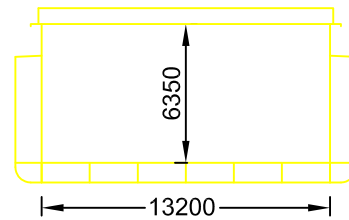

HOLD PROFILE

TANKTOP

HATCH LAYOUT

M/V "NEVADO - 34"
POCKET PLAN