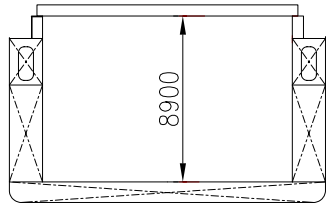

13400

FRAME 36

13400

FRAME 92

13400

FRAME 148

PROFILE

SINGLE CARGO HOLD

BL 6300

SINGLE HATCH

M/V "UGAH DISCOVERY"  
POCKET PLAN