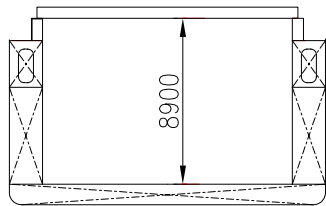

13400

FRAME 36

13400

FRAME 92

13400

FRAME 148

PROFILE

SINGLE CARGO HOLD

BL 6300

SINGLE HATCH

M/V "UGAH DISCOVERY"  
POCKET PLAN