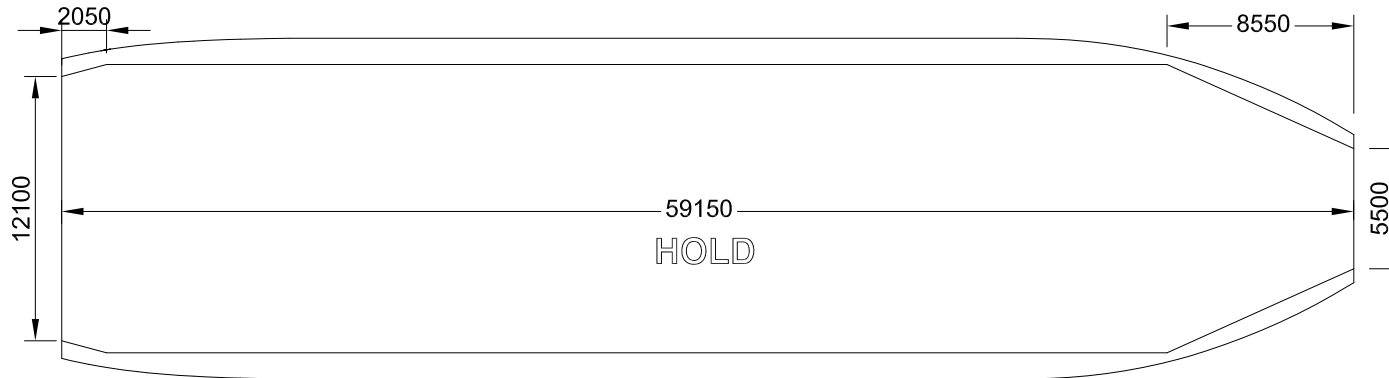

HOLD PROFILE

TANKTOP

HATCH LAYOUT

M/V "ULUS STREAM"  
POCKET PLAN