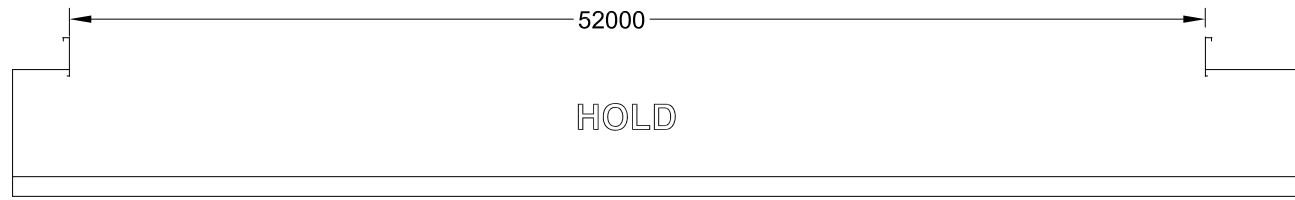

HOLD PROFILE

TANKTOP

HATCH LAYOUT

M/V "ULUS STREAM"  
POCKET PLAN