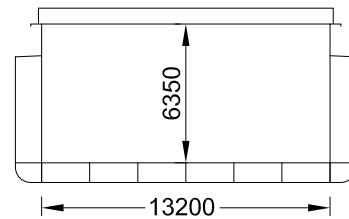

HOLD PROFILE

TANKTOP

HATCH LAYOUT

M/V "ULUS STREAM"  
POCKET PLAN