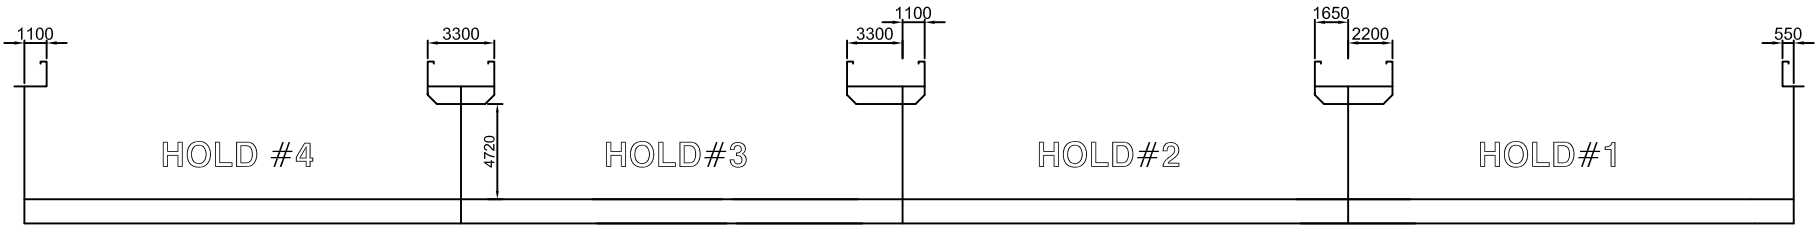

HOLD PROFILE

TANKTOP

HATCH LAYOUT

M/V "VOLARIS-51"
POCKET PLAN