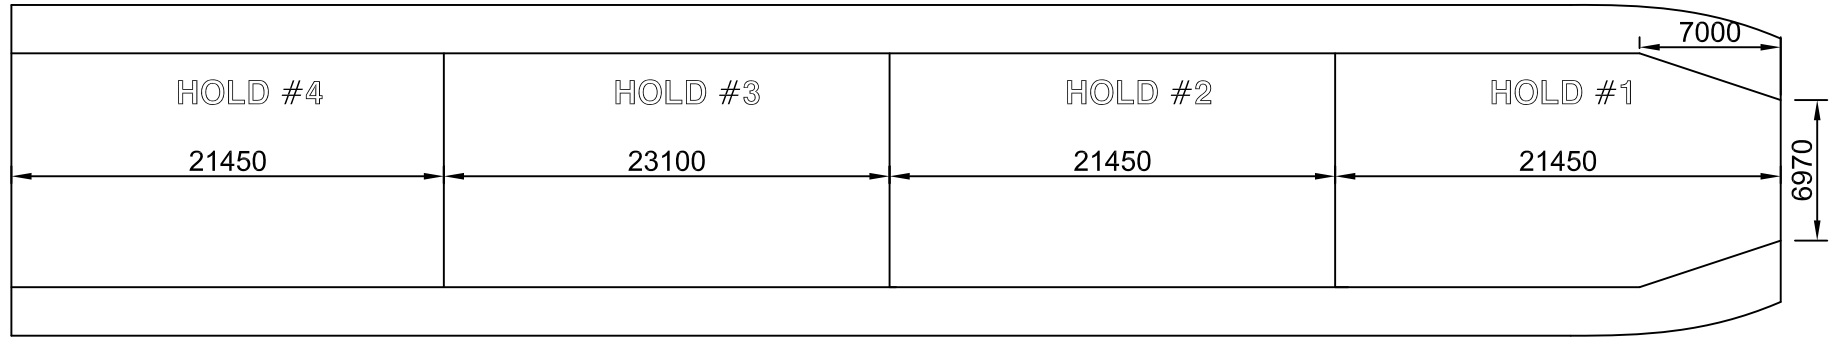

HOLD PROFILE

TANKTOP

HATCH LAYOUT

M/V "VOLARIS-51"
POCKET PLAN