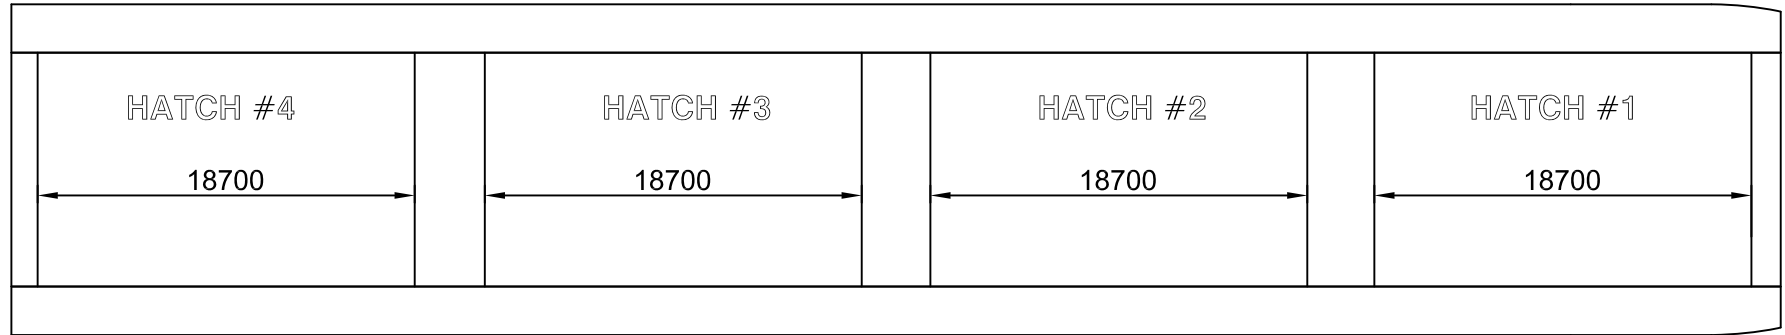

HOLD PROFILE

TANKTOP

HATCH LAYOUT

M/V "VOLARIS-51"
POCKET PLAN