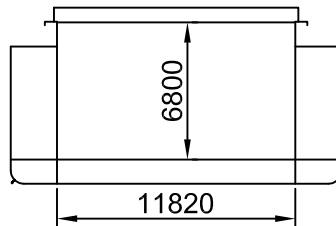

HOLD PROFILE

TANKTOP

HATCH LAYOUT

M/V "VOLARIS-51"
POCKET PLAN